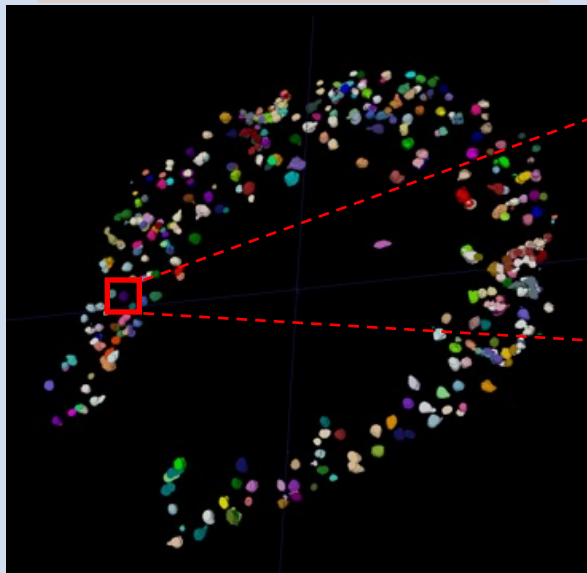

Whole Slide Images

MAP3D +

3D Glomerular Reconstruction

3D Glomerular Quantification

$2.09 \times 10^{-3} \text{ mm}^3$